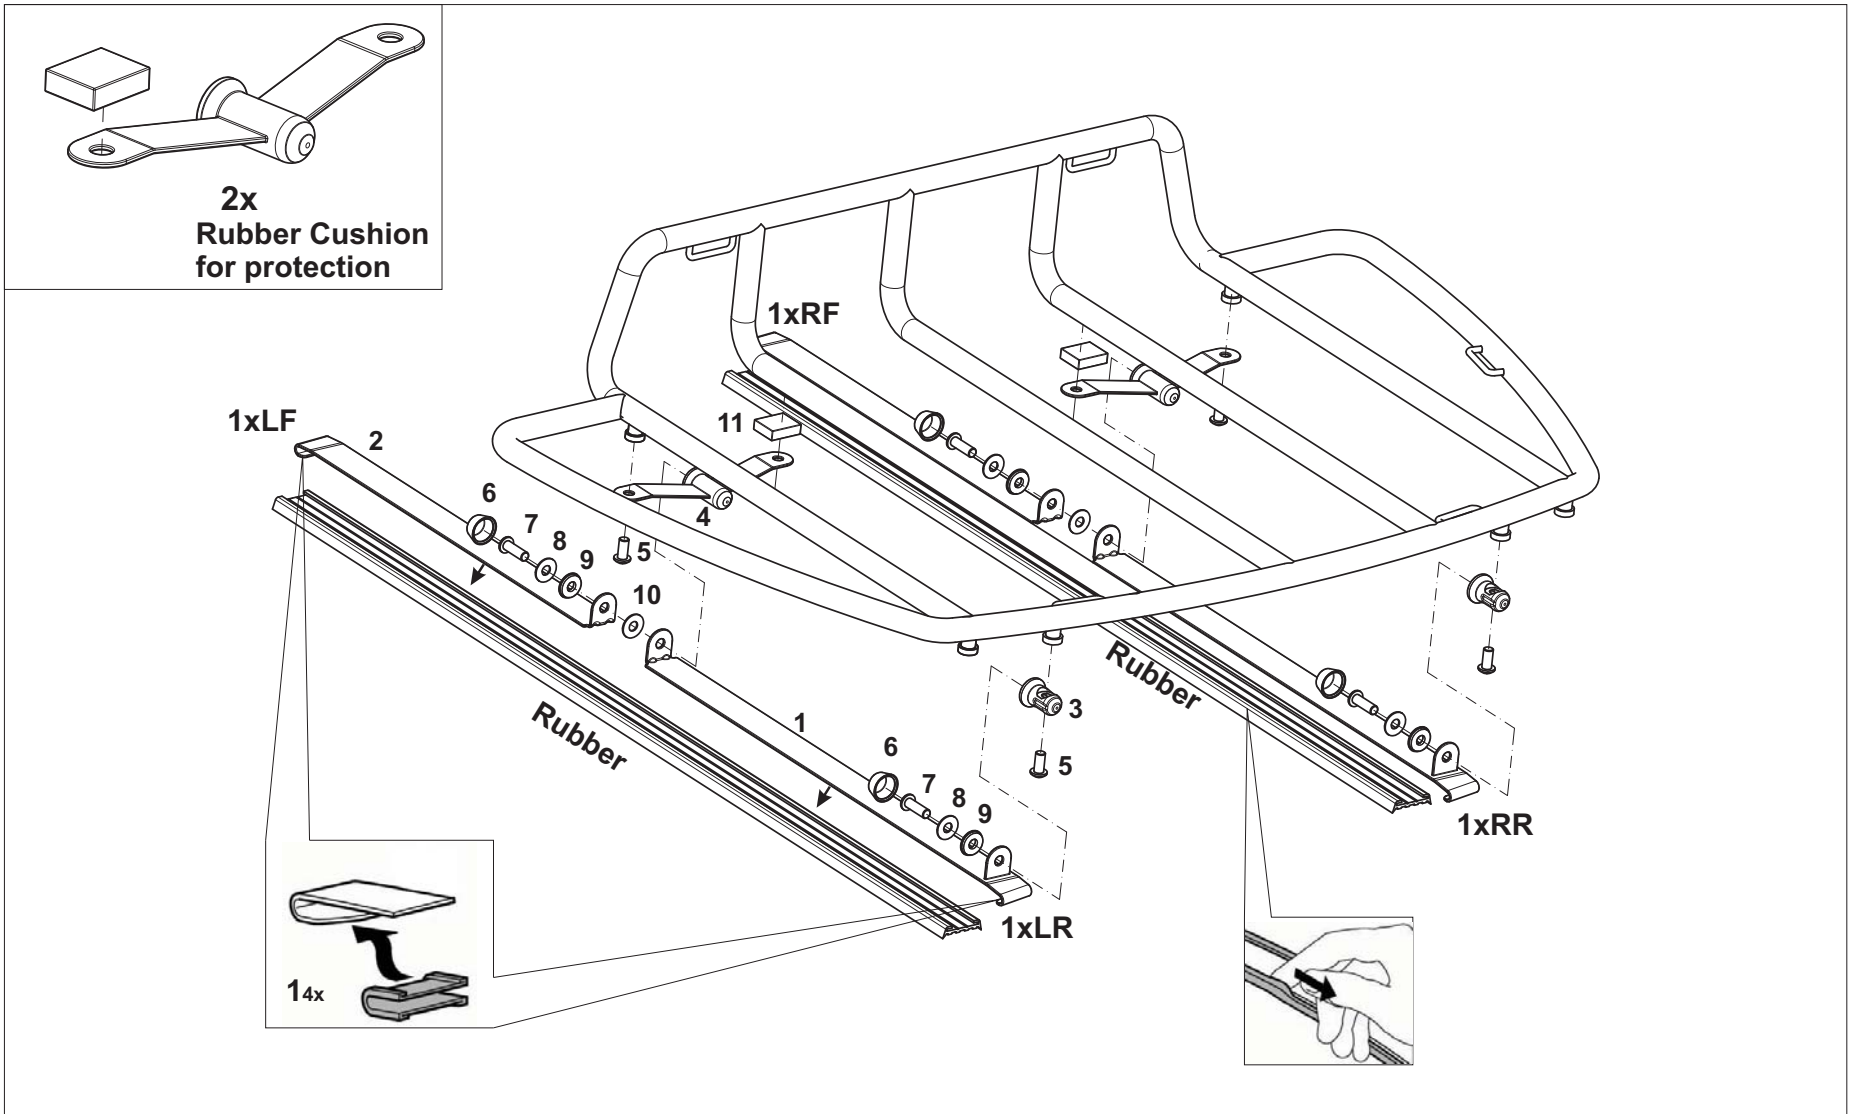

email: pent-ax-5D@t-online.de

Telephone: EU: (+49) (0) 4963 919 403

Copyright 2009: Classic Carriers
www.Classic-Carriers.nl
www.ClassicCarrier.com

Pos.5
4x
Screws M8x20mm

Pos.7
4x
Screws M8x25mm

1x
Inbus 8mm
Allen Wrench 5/16"
Hex Key

Pos.6
Pos.8
Pos.9
4x
SnapKap + SS Washer
+ Ring

Pos.10
6x
Spacer Washer

4x
Edge Clip

**Installation Manual for GM Kappa Roadster "Easy-Fit" Luggage Carrier;
Opel GT Roadster (2007-2009), Pontiac Solstice & Saturn Sky & Daewoo G2X
(Patent - Pending "Easy-Fit" Attachment System & Platform Design)**